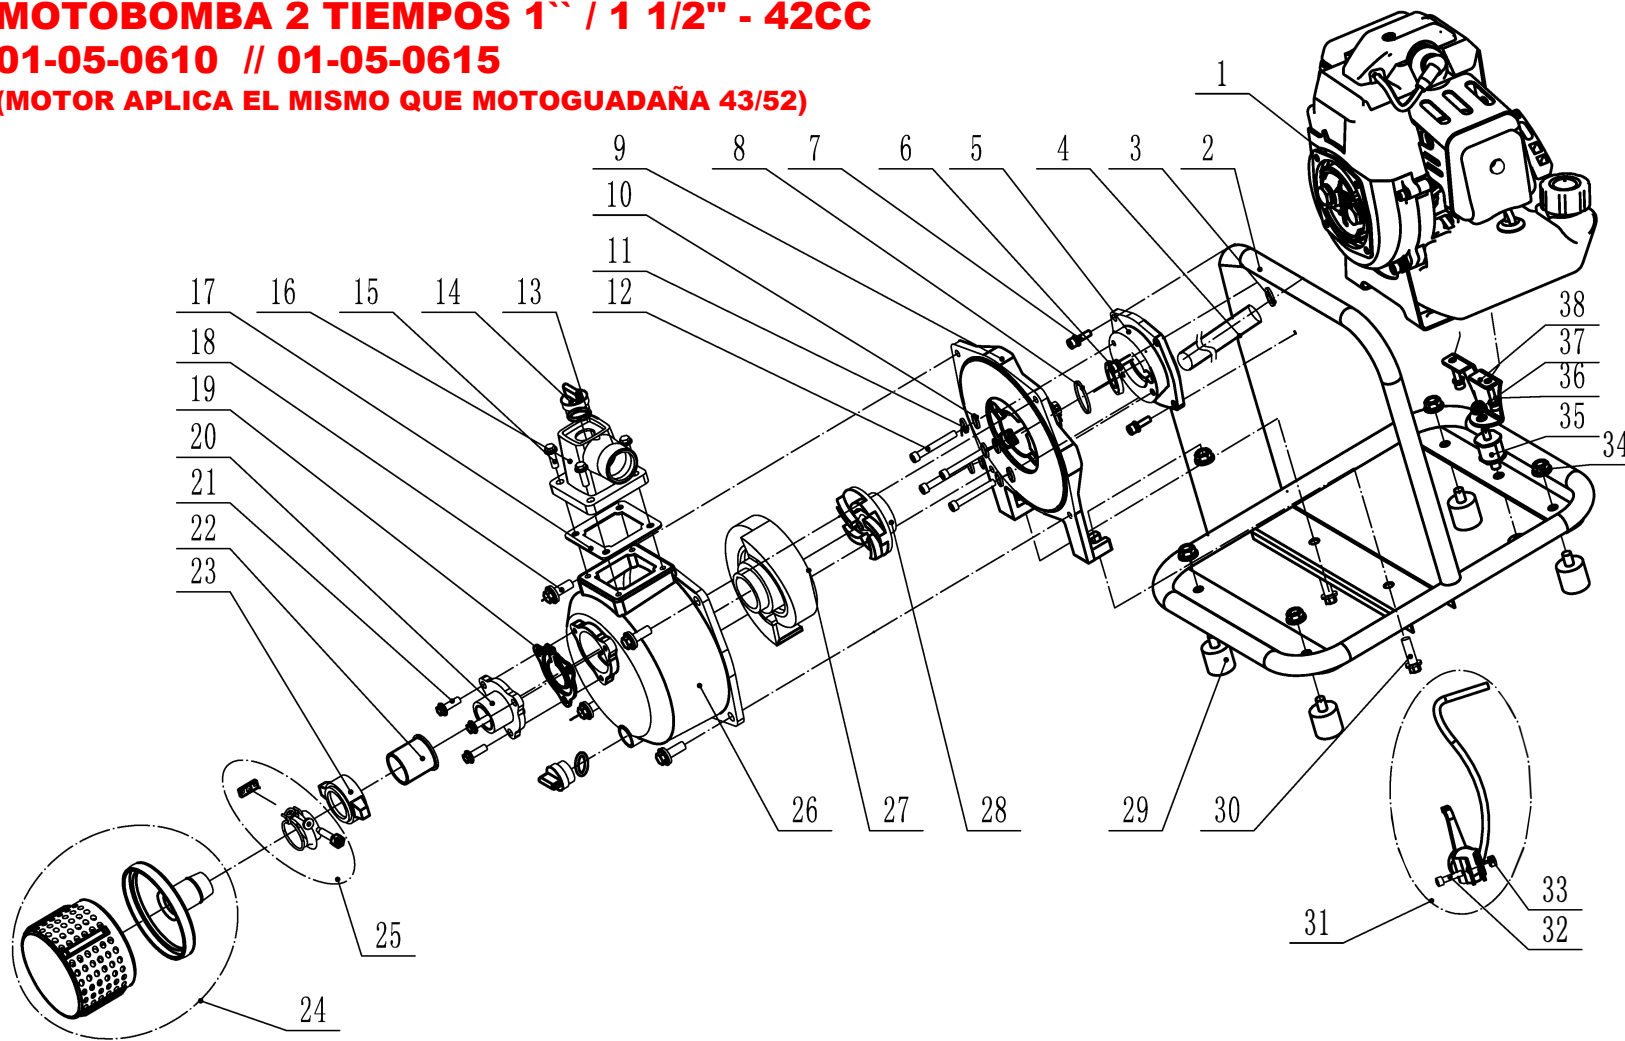

TMC PARTS

MOTOBOMBA 2 TIEMPOS 1" / 1 1/2" - 42CC

01-05-0610 // 01-05-0615

(MOTOR APLICA EL MISMO QUE MOTOGUADAÑA 43/52)

38	Fuel tank Support	1	
37	M6 Nut	2	
36	M5*18 Bolt	2	
35	Damping, Engine	1	
34	M8法兰面螺母	6	
33	M5 Locknut	1	
32	M5*20 Bolt	1	
31	Throttle switch Assy		
30	M8*25 Bolt, Flange	2	
29	Rubber Damping	4	
28	Impeller	1	
27	Impeller Cover	1	
26	Pump Cover	1	
25	Clamp ring Assy		
24	Water-filtering Assy		
23	Flange	1	
22	Water Outlet	1	
21	M6*18 Bolt, Flange	3	
20	Water inlet	1	
19	One-way Valve	1	
18	M8*20 Bolt, Flange	4	
17	Rubber cushion	1	
16	Water-out Tube	1	
15	M6*20 Bolt, Flange	4	
14	Rubber Cap	2	
13	Sealing ring	2	
12	M6*45 Bolt	4	
11	φ6*12*1 Washer	4	
10	φ6*12*2 washer (Plastic)	4	
9	Pump Baseplate	1	
8	φ32 Retainer Ring	1	
7	M6*20 Bolt	4	
6	6002 Bearing	1	
5	Housing	1	
4	Tube	1	
3	φ12*18*2 Washer	1	
2	Pump Support	1	
1	Engine	1	
序号	代号	名称	数量